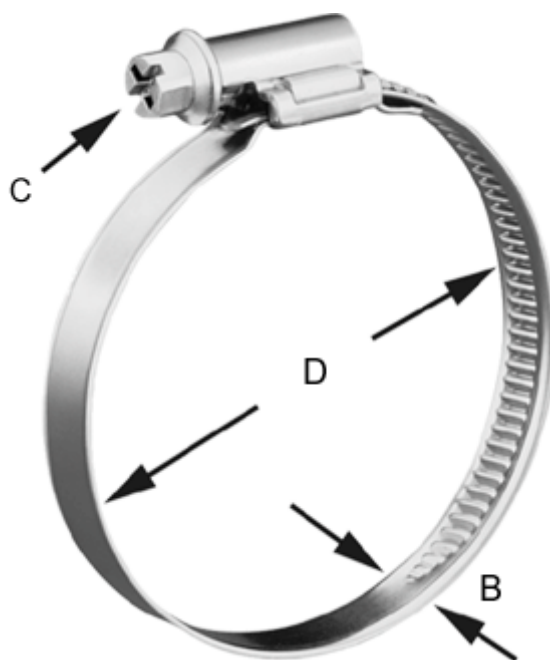

Article number: 021266702210

Description: Worm Drive Hose Clip
TORRO 200-220/9-C7-W2, pk. á 100

Measures

C (screw type) = C7 - 7mm

Diameter D = 200-220

Width B = 9.0